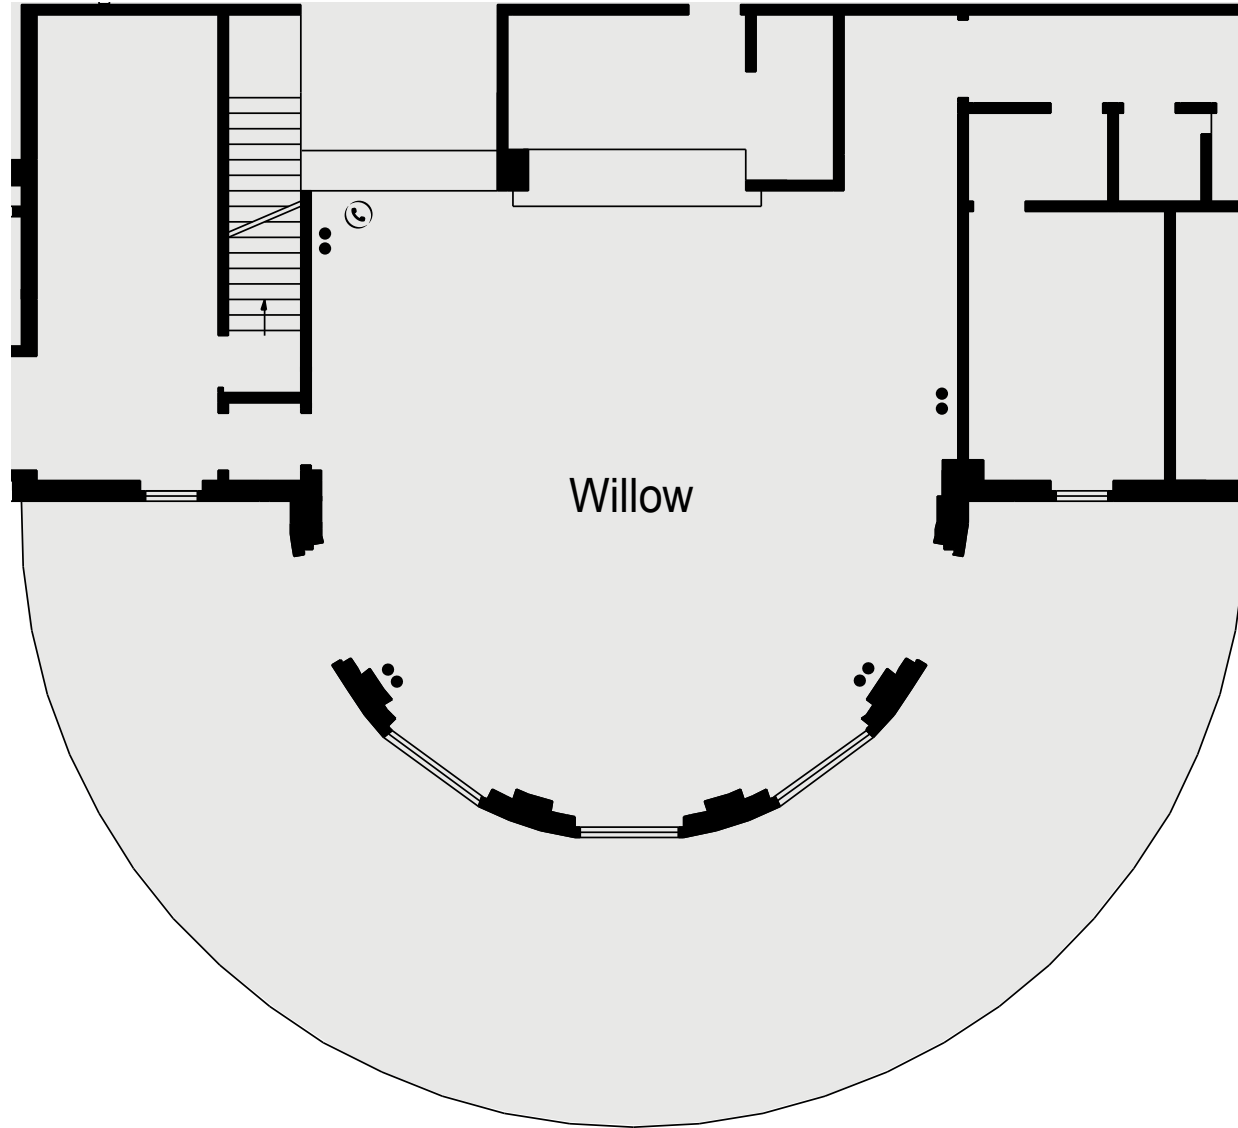

KEY

- Single 13amp Power Point
- Double 13amp Power Point
- ☎ Telephone Socket
- ♿ Wheelchair Access

BELTON WOODS

THE QHOTELS COLLECTION

GROUND FLOOR

KEY

- Single 13amp Power Point
- Double 13amp Power Point
- ☎ Telephone Socket
- ♿ Wheelchair Access

BELTON WOODS

THE QHOTELS COLLECTION

FIRST FLOOR

KEY

- Single 13amp Power Point
- Double 13amp Power Point
- ☎ Telephone Socket
- ♿ Wheelchair Access

BELTON WOODS

THE QHOTELS COLLECTION

FIRST FLOOR

KEY

- Single 13amp Power Point
- Double 13amp Power Point
- ☎ Telephone Socket
- ♿ Wheelchair Access

BELTON WOODS

THE QHOTELS COLLECTION

FIRST FLOOR

KEY

- Single 13amp Power Point
- Double 13amp Power Point
- ☎ Telephone Socket
- ♿ Wheelchair Access

BELTON WOODS

THE QHOTELS COLLECTION

FIRST FLOOR

CAPACITIES

Room	Floor	Theatre	Cabaret	Classroom	Boardroom	Banquet	U-Shape	Dinner Dance	Length	Width	Height
Major Oak Suite	1	270	144	160	80	200	100	180	24m	10m	4m
Oak 1 & 2	1	160	72	70	60	90	60	70	14m	10m	4m
Oak 2 & 3	1	160	72	70	60	90	60	70	14m	10m	4m
Oak 1 or 3	1	100	40	60	24	50	36	0	8m	10m	4m
Oak 2	1	60	24	30	16	0	0	0	6m	10m	4m
Poplar Suite	G	0	0	0	32	0	0	0	14m	6m	4m
Poplar 1	G	0	0	0	14	0	0	0	7m	6m	4m
Poplar 2	G	0	0	0	14	0	0	0	7m	6m	4m
Cedar Suite	1	90	32	30	32	0	0	0	14m	6m	4m
Cedar 1	1	40	16	12	14	0	10	0	7m	6m	4m
Cedar 2	1	40	16	12	14	0	10	0	7m	6m	4m
Willow	1	50	32	30	20	50	20	0	9m	8m	4m
Hawthorne 1	1	120	64	70	50	90	50	70	14m	8m	4m
Hawthorne 2	1	75	32	28	20	40	20	0	10m	6m	4m