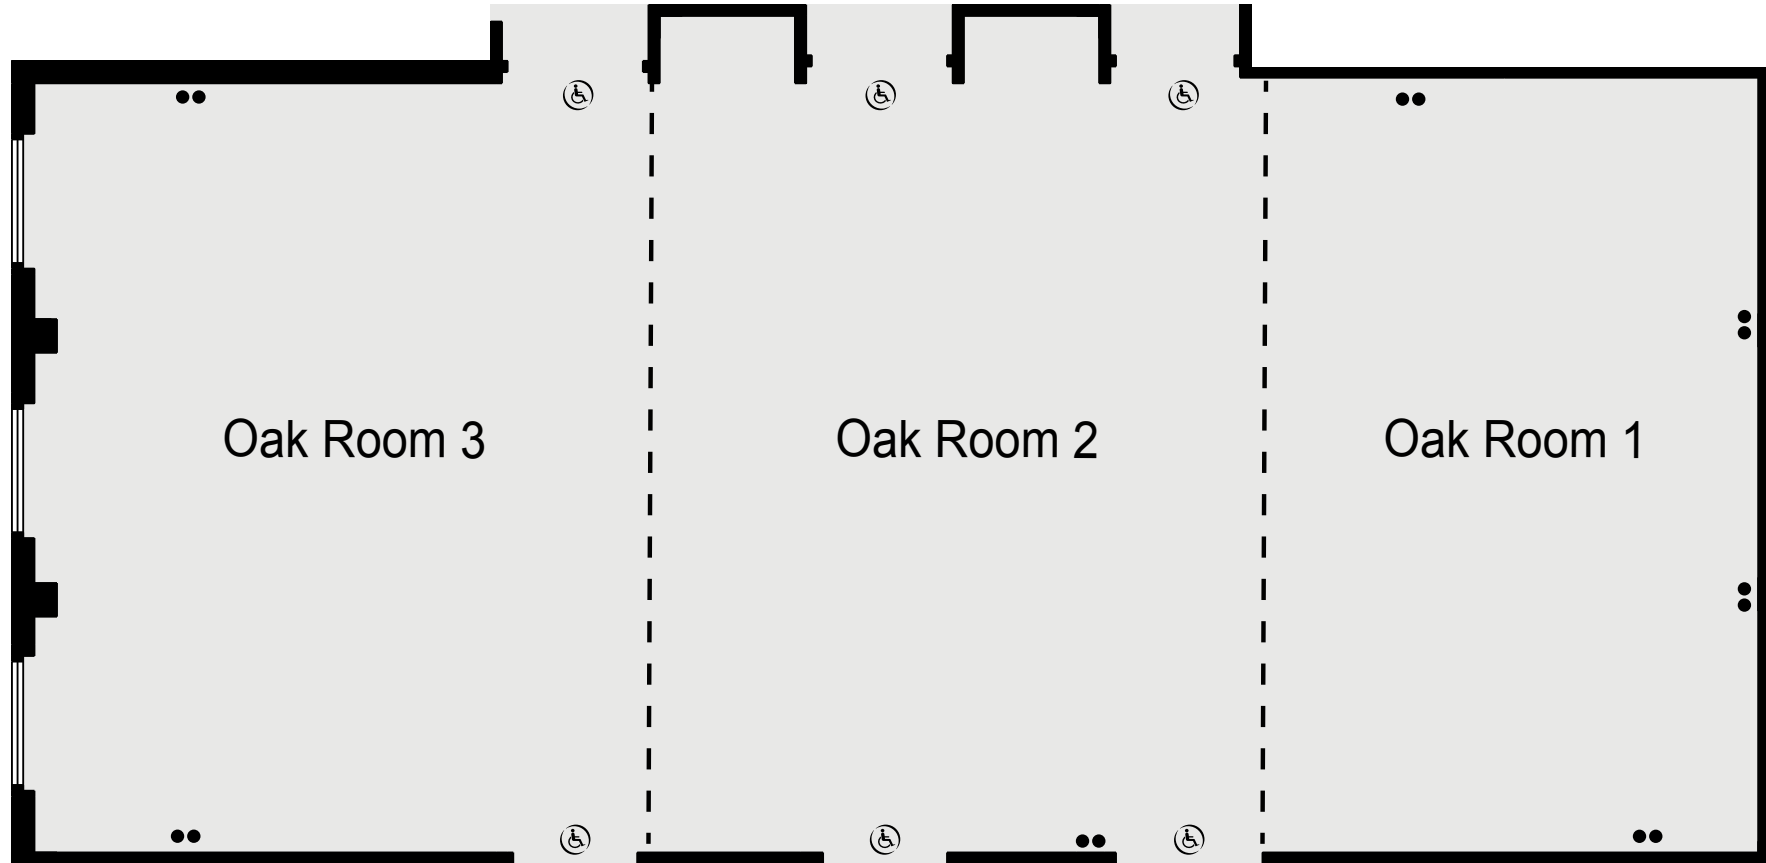

KEY

- Single 13amp Power Point
- Double 13amp Power Point
- ☎ Telephone Socket
- ♿ Wheelchair Access

BELTON WOODS

THE QHOTELS COLLECTION

GROUND FLOOR

KEY

- Single 13amp Power Point
- Double 13amp Power Point
- ☎ Telephone Socket
- ♿ Wheelchair Access

BELTON WOODS

THE QHOTELS COLLECTION

FIRST FLOOR

KEY

- Single 13amp Power Point
- Double 13amp Power Point
- ☎ Telephone Socket
- ♿ Wheelchair Access

BELTON WOODS

THE QHOTELS COLLECTION

FIRST FLOOR

KEY

- Single 13amp Power Point
- Double 13amp Power Point
- ☎ Telephone Socket
- ♿ Wheelchair Access

BELTON WOODS

THE QHOTELS COLLECTION

FIRST FLOOR

KEY

- Single 13amp Power Point
- Double 13amp Power Point
- ☎ Telephone Socket
- ♿ Wheelchair Access

BELTON WOODS

THE QHOTELS COLLECTION

FIRST FLOOR

CAPACITIES

Room	Floor	Theatre	Cabaret	Classroom	Boardroom	Banquet	U-Shape	Dinner Dance	Length	Width	Height
Major Oak Suite	1	270	144	160	80	200	100	180	24m	10m	4m
Oak 1 & 2	1	160	72	70	60	90	60	70	14m	10m	4m
Oak 2 & 3	1	160	72	70	60	90	60	70	14m	10m	4m
Oak 1 or 3	1	100	40	60	24	50	36	0	8m	10m	4m
Oak 2	1	60	24	30	16	0	0	0	6m	10m	4m
Poplar Suite	G	0	0	0	32	0	0	0	14m	6m	4m
Poplar 1	G	0	0	0	14	0	0	0	7m	6m	4m
Poplar 2	G	0	0	0	14	0	0	0	7m	6m	4m
Cedar Suite	1	90	32	30	32	0	0	0	14m	6m	4m
Cedar 1	1	40	16	12	14	0	10	0	7m	6m	4m
Cedar 2	1	40	16	12	14	0	10	0	7m	6m	4m
Willow	1	50	32	30	20	50	20	0	9m	8m	4m
Hawthorne 1	1	120	64	70	50	90	50	70	14m	8m	4m
Hawthorne 2	1	75	32	28	20	40	20	0	10m	6m	4m